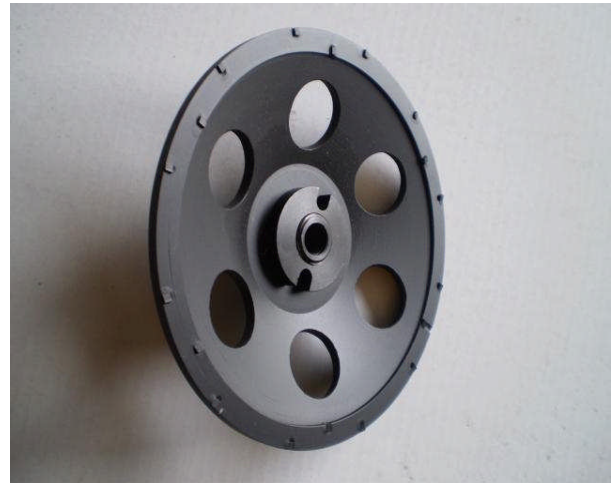

Phone: (402) 573-8651
Fax: (402) 573-1111

PO Box 34063
Omaha, NE 68134

PCD CUPWHEEL 'OS'

	List	Item #
4" x 7/8	240.00	4cd9pcdnhub
4" x 5/8-11	250.00	4cd9pcd
4.5" x 7/8	251.00	45cd9pcdnhub
4.5" x 5/8-11	261.00	45cd9pcd
5" x 7/8	308.00	5cd12pcdnhub
5" x 5/8-11	318.00	5cd12pcd
7" x 7/8	428.00	7cd12pcdnhub
7" x 5/8-11	438.00	7cd12pcd

4" and 4.5" have 9 PCD chips
5" and 7" have 12 PCD chips
These are made to remove paint, epoxy, and sealants off concrete. These wheels have great life. Over 10,000 sq. ft for a 7".

PCD CUPWHEEL 'NS'

5" x 5/8-11	353.00	5cd6pcd5811
5" x 7/8	343.00	5cd6pcdnhub
7" x 5/8-11	504.00	7cd9pcd5811
7" x 7/8	494.00	7cd9pcdnhub

5" has 6 pcd, 7" has 9 pcd. Need a wheel that will really take off a lot of epoxy, concrete? This wheel will make a believe out of you. This line of cup wheels will make you sit up and take notice. Size of pcd's are a lot bigger as you can see.