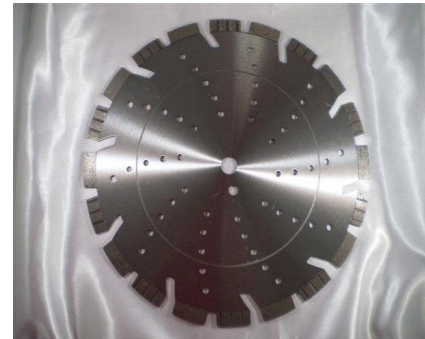

## Sintered Turbo

14" x 395 x 125 1/20 73.00

You need a turbo but cost is a problem? Problem solved. Our new sintered Turbo is a great value. Cuts block with ease, cured concrete, pavers, brick, pre-stressed, bluestone roof tile. Sintered is a very safe blade.

## WONNDER PLUS

	List	Item #
4" x 395 x 080 x 7/8	41.00	4 wp
4 1/2" x 395 x 080 x 7/8	50.00	4 1/2 wp
5" x 395 x 080 x 7/8	58.00	5 wp
7" x 395 x 090 x 7/8	90.00	7 wp
8" x 395 x 090 x 7/8	98.00	8 wp
9" x 395 x 090 x 7/8	105.00	9 wp
10" x 395 x 090 x 7/8	143.00	10 wp
12" x 595 x 125 x 1	225.00	12 wp
14" x 595 x 125 x 1	261.00	14 wp
16" x 595 x 142 x 1	341.00	16 wp
18" x 595 x 142 x 1	449.00	18 wp
20" x 595 x 142 x 1	537.00	20 wp

Cuts cured concrete and cuts fast. Cuts abrasive materials, block, granite, bluestone, limestone, roof tile, abrasive block, even green concrete. Core is built to dissipate heat faster. Excellent blade for the quickie saw that turns too many rpms. Please note 12" thru 20" all have .595 segment height. This is a tremendous high segment. This makes this blade a real value.