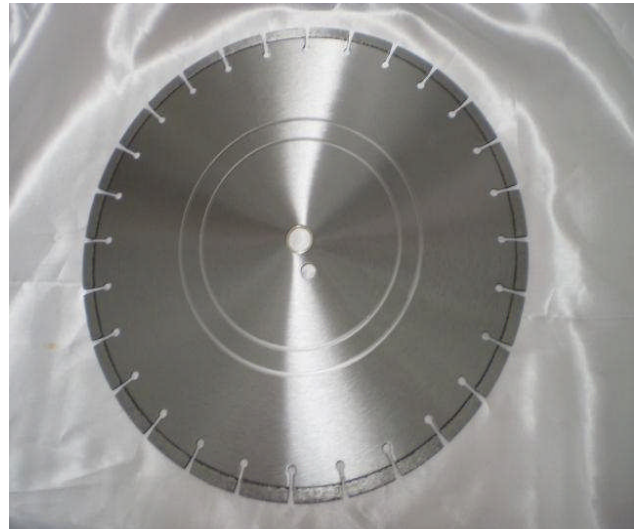

Prices are subject to change without notice due to freight and inflation costs.
We reserve the right to ship next higher quality product if we are out of stock.

www.conquerdiamonds.com

www.corebitsupply.com

www.diamondcorebitsupply.com

DB -5A