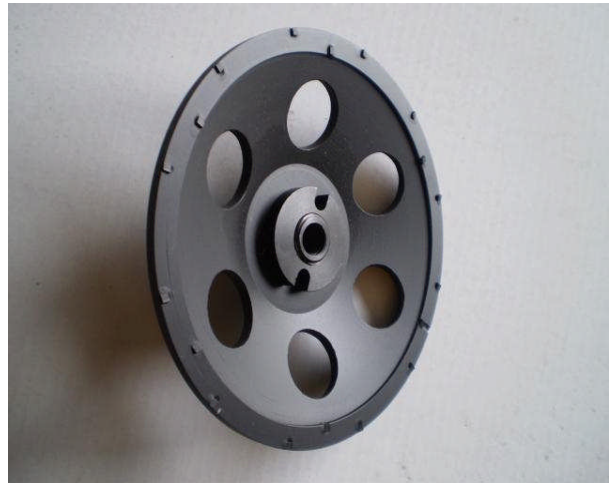

4" and 4.5" have 9 PCD chips

5" and 7" have 12 PCD chips

These are made to remove paint, epoxy, and sealants off concrete. These wheels have great life. Over 10,000 sq. ft for a 7".

PCD CUPWHEEL

'NS'

5" x 5/8-11	353.00	5cd6pcd5811
5" x 7/8	343.00	5cd6pcdnhub
7" x 5/8-11	504.00	7cd9pcd5811
7" x 7/8	494.00	7cd9pcdnhub

5" has 6 pcd, 7" has 9 pcd. Need a wheel that will really take off a lot of epoxy, concrete? This wheel will make a believe out of you. This line of cup wheels will make you sit up and take notice. Size of pcd's are a lot bigger as you can see.